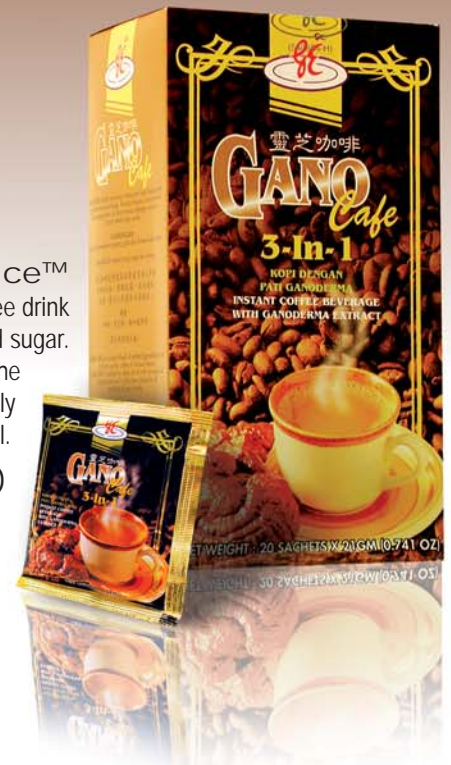

Gano Excel takes the wonderful flavors of coffee, tea, chocolate and cereal and wraps them in a blanket of aromas that awaken the familiar warmth of friends and family. Come home to mild and smooth flavor, rich medium body, and a hint of dry, spicy sweetness. Place the contents into your mug, add boiling water, stir and ENJOY!!

Gano Schokolade

The Mayans declared Chocolate "the food from the gods" and Gano Excel has created this energizing Ganoderma Lucidum-enriched drink with high quality cocoa and skimmed milk. An ideal beverage when you have that special craving for something self-indulgent. Mix it with hot water; serve it cold; or blend with milk or soy milk into shakes and energy drinks. Kids love it ... and so will you!

(30/box, Item # 502 / 11502)

Gano Café 3-in-1 - The World's First Choice™

The rich robust flavor is usually enough to convince you on its own, but there's so much more. A coffee drink made with our exclusive Ganoderma Lucidum extract, high quality coffee beans, non-dairy creamer, and sugar.

(20/box, Item # 501 / 11501)

Ganocafé Mocha

This may be the most perfect coffee drink ever blended in a cup! Feel the pleasure from a delicious, authentic cup of world-class gourmet coffee with the silky flavor of chocolate, creamy froth and the benefits of Ganoderma Lucidum. The end result ... a unique beverage with super taste that would make any coffeehouse jealous.